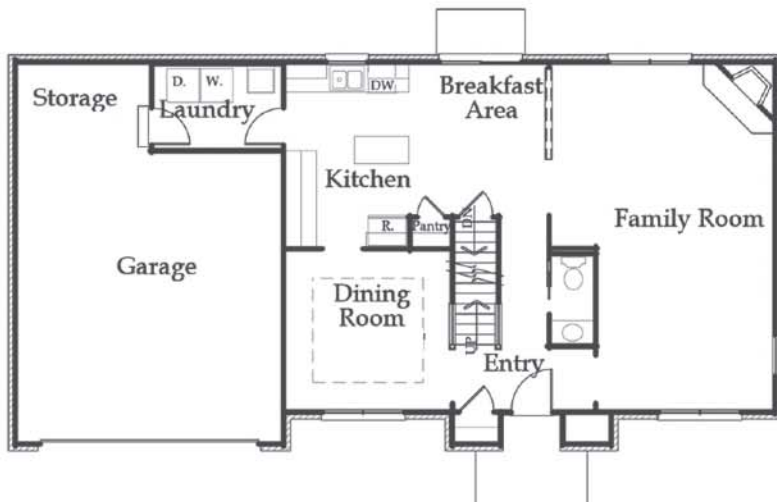

# Arlington

The Freedom Collection

*First Floor*

*Second Floor*

## Special Features

- 2060 square feet
- Spacious Family Room with gas fireplace
- Kitchen with island
- First floor Laundry Room
- Master Bedroom has large walk-in closet
- Storage area in Garage

## Room Sizes

- Kitchen - 9 x 13
- Dining - 12 x 12
- Breakfast Area - 10 x 11
- Family Room (top) - 16 x 13
- Family Room (bottom) - 13 x 12
- Master Bedroom - 12 x 18
- Bedroom 2 - 13 x 11
- Bedroom 3 - 12 x 12
- Bedroom 4 - 11 x 11