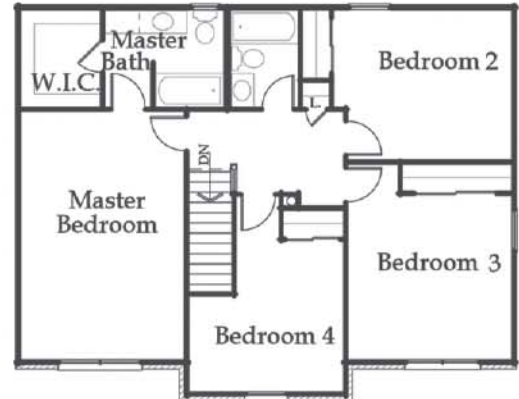

# Arlington

The Freedom Collection

*First Floor*

*Second Floor*

## Special Features

- 2060 square feet
- Spacious Family Room with gas fireplace
- Kitchen with island
- First floor Laundry Room
- Master Bedroom has large walk-in closet
- Storage area in Garage

## Room Sizes

- Kitchen - 9 x 13
- Dining - 12 x 12
- Breakfast Area - 10 x 11
- Family Room (top) - 16 x 13
- Family Room (bottom) - 13 x 12
- Master Bedroom - 12 x 18
- Bedroom 2 - 13 x 11
- Bedroom 3 - 12 x 12
- Bedroom 4 - 11 x 11