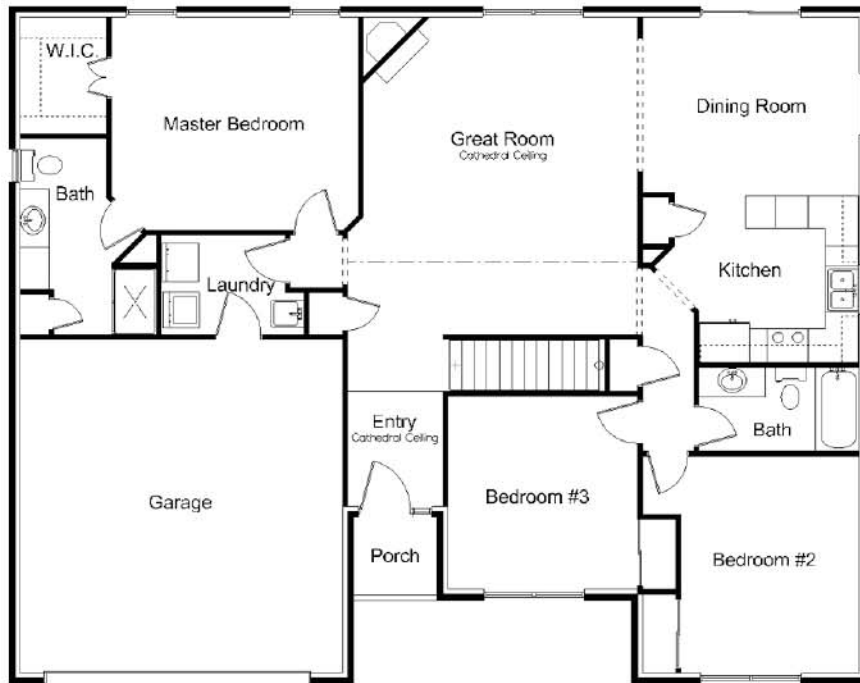

Atlantic

The Waters

First Floor

Optional Room Layout

Special Features

- 1573 square feet
- Split Bedrooms
- Open Great Room with cathedral ceiling
- Kitchen with peninsula and pantry
- First floor Laundry Room
- Walk-in Closet in Master Bedroom

Room Sizes

- Kitchen - 11 x 10
- Dining - 13 x 10
- Great Room - 19 x 16
- Master Bedroom - 15 x 13
- Bedroom 2 - 13 x 11
- Bedroom 3 - 12 x 11

(812) 623-1787

schmidt-homes.com