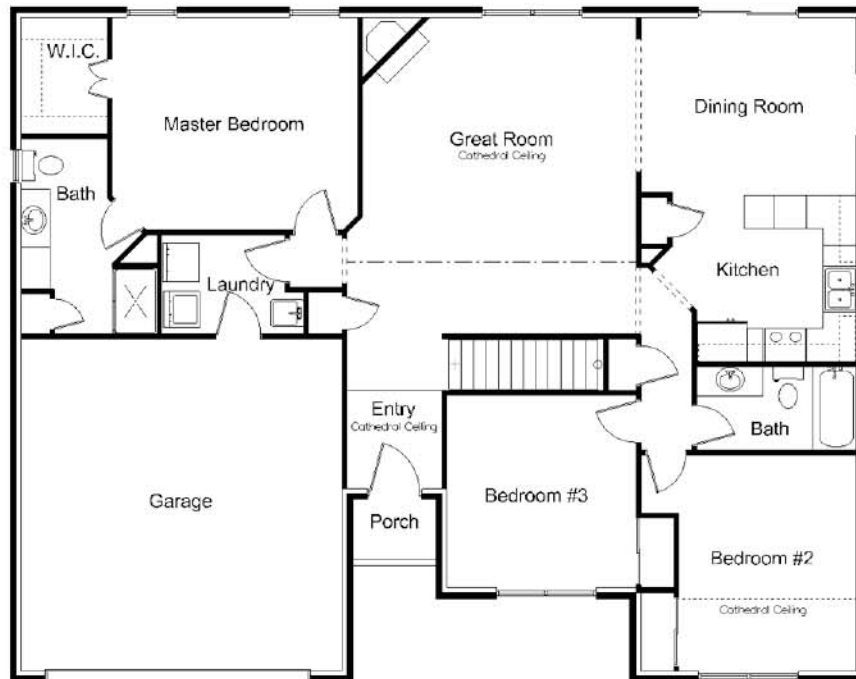

Baltic

The Waters

Special Features

- 1573 square feet
- Split Bedrooms
- Open Great Room with cathedral ceiling
- Kitchen with peninsula and pantry
- First floor Laundry Room
- Walk-in Closet in Master Bedroom

Room Sizes

- Kitchen - 11 x 10
- Dining - 13 x 10
- Great Room - 19 x 16
- Master Bedroom - 15 x 13
- Bedroom 2 - 13 x 11
- Bedroom 3 - 12 x 11

(812) 623-1787

schmidt-homes.com