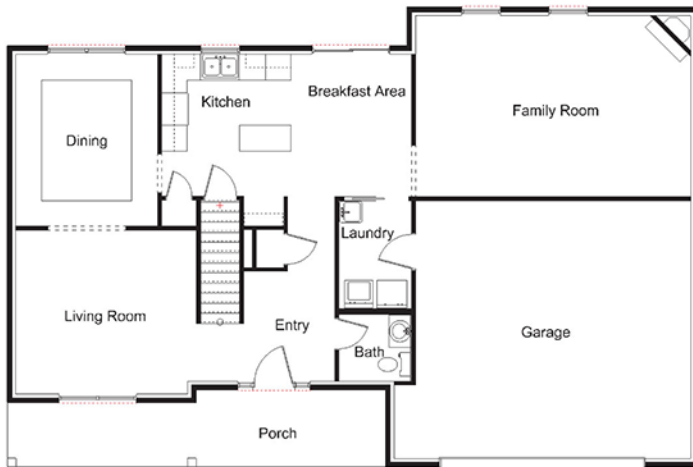

Biltmore

The Classics

First Floor

Second Floor

Optional Luxury Bath

Special Features

- 2318 square feet
- Large Family Room with gas fireplace
- Kitchen with island
- First floor Laundry Room
- Master Bedroom has large walk-in closet

Room Sizes

- Kitchen - 10 x 11
- Dining - 11 x 13
- Family Room - 13 x 21
- Living Room - 14 x 13
- Master Bedroom - 14 x 19
- Bedroom 2 - 15 x 11
- Bedroom 3 - 10 x 12
- Bedroom 4 - 10 x 12

(812) 623-1787