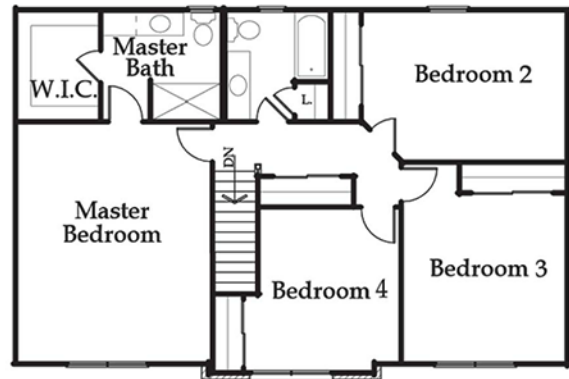

Brunswick

The Classics

First Floor

Second Floor

Optional Luxury Bath

Special Features

- 2255 square feet
- Large Family Room with gas fireplace
- Kitchen with island
- First floor Laundry Room
- Master Bedroom has large walk-in closet

Room Sizes

- Kitchen - 10 x 11
- Dining - 11 x 13
- Family Room - 13 x 19
- Living Room - 14 x 12
- Master Bedroom - 14 x 18
- Bedroom 2 - 15 x 11
- Bedroom 3 - 10 x 12
- Bedroom 4 - 10 x 12

(812) 623-1787