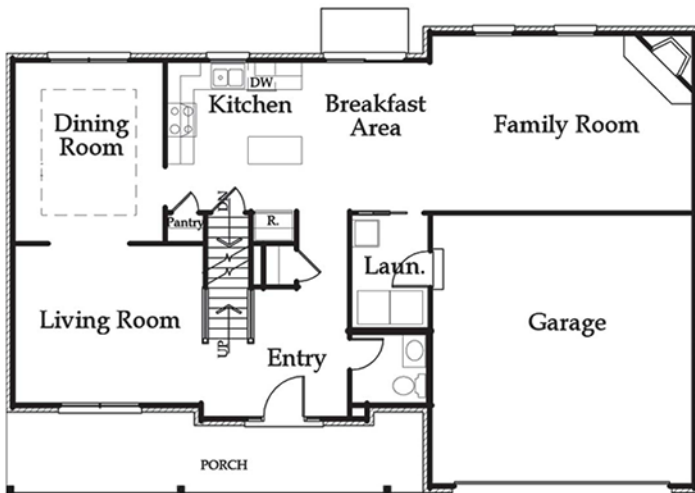

Brunswick

The Classics

First Floor

Second Floor

Optional Luxury Bath

Special Features

- 2255 square feet
- Large Family Room with gas fireplace
- Kitchen with island
- First floor Laundry Room
- Master Bedroom has large walk-in closet

Room Sizes

- Kitchen - 10 x 11
- Dining - 11 x 13
- Family Room - 13 x 19
- Living Room - 14 x 12
- Master Bedroom - 14 x 18
- Bedroom 2 - 15 x 11
- Bedroom 3 - 10 x 12
- Bedroom 4 - 10 x 12

(812) 623-1787