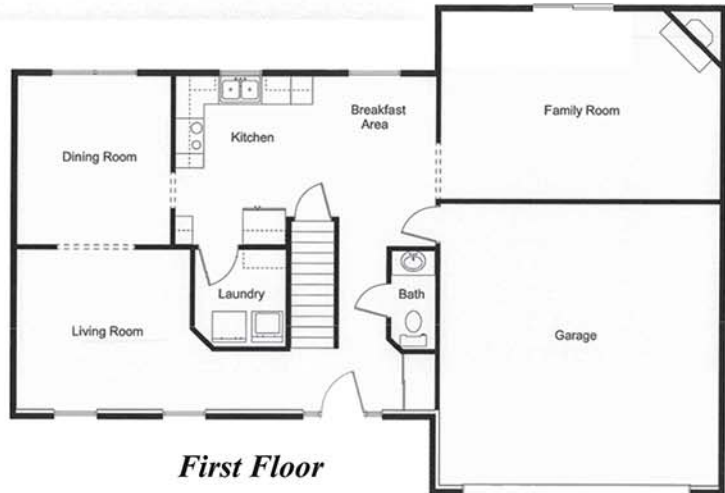

Cobblestone

The Stone Series

Second Floor

First Floor

Special Features

- 1945 square feet
- Spacious Family Room with gas fireplace
- First floor Laundry Room
- Covered Front Porch
- Master Bedroom has large walk-in closet

Room Sizes

- Kitchen - 12 x 10
- Dining - 12 x 11
- Family Room - 20 x 13
- Living Room - 12 x 11
- Master Bedroom - 17 x 13
- Bedroom 2 - 13 x 10
- Bedroom 3 - 12 x 10
- Bedroom 4 - 11 x 9

(812) 623-1787