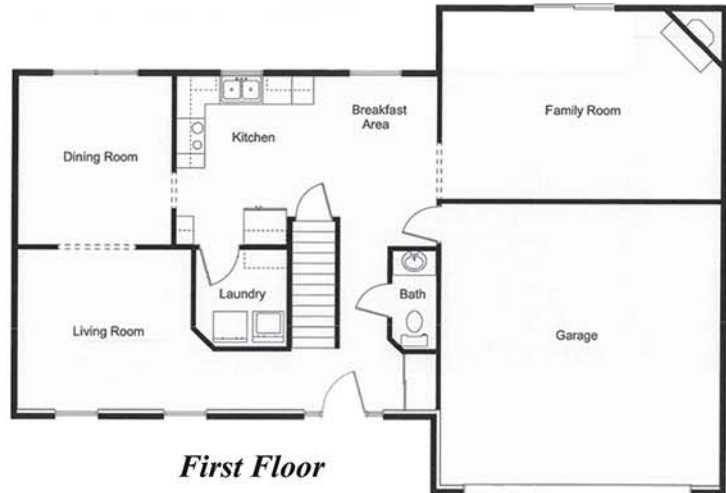

# Fieldstone

The Stone Series

*Second Floor*

*First Floor*

### Special Features

- 1945 square feet
- Spacious Family Room with gas fireplace
- First floor Laundry Room
- Covered Front Porch
- Master Bedroom has large walk-in closet

### Room Sizes

- Kitchen - 12 x 10
- Dining - 12 x 11
- Family Room - 20 x 13
- Living Room - 12 x 11
- Master Bedroom - 17 x 13
- Bedroom 2 - 13 x 10
- Bedroom 3 - 12 x 10
- Bedroom 4 - 11 x 9

**(812) 623-1787**