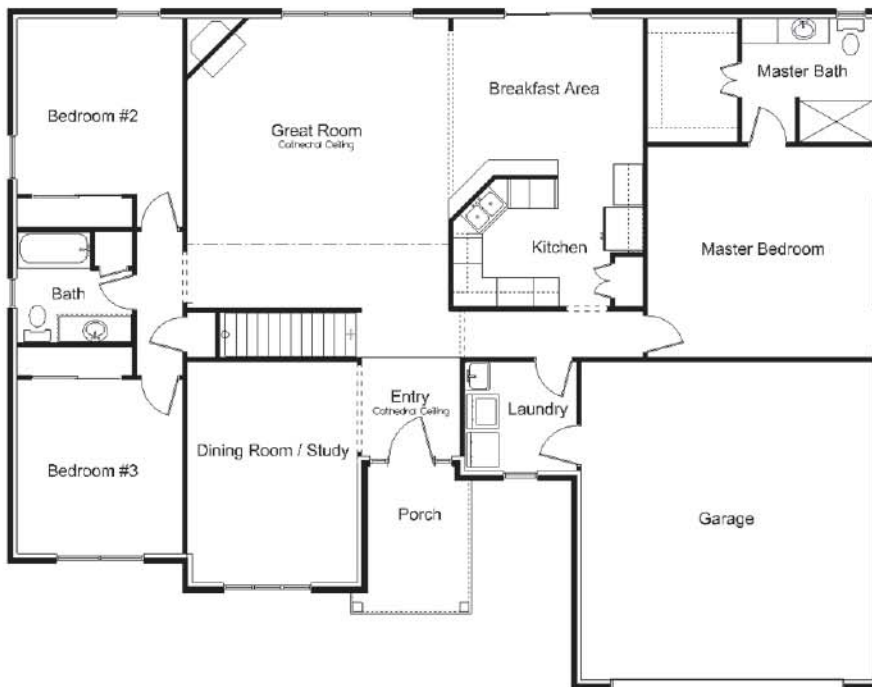

Garfield

Presidential Collection

Special Features

- 1930 square feet
- Open Great Room with cathedral ceiling
- Large Kitchen with island
- Gas Fireplace
- First floor Laundry Room
- Covered Front Porch

Room Sizes

- Kitchen - 13 x 10
- Dining - 13 x 12
- Great Room - 20 x 18
- Master Bedroom - 16 x 14
- Bedroom 2 - 12 x 11
- Bedroom 3 - 12 x 11

(812) 623-1787

schmidt-homes.com