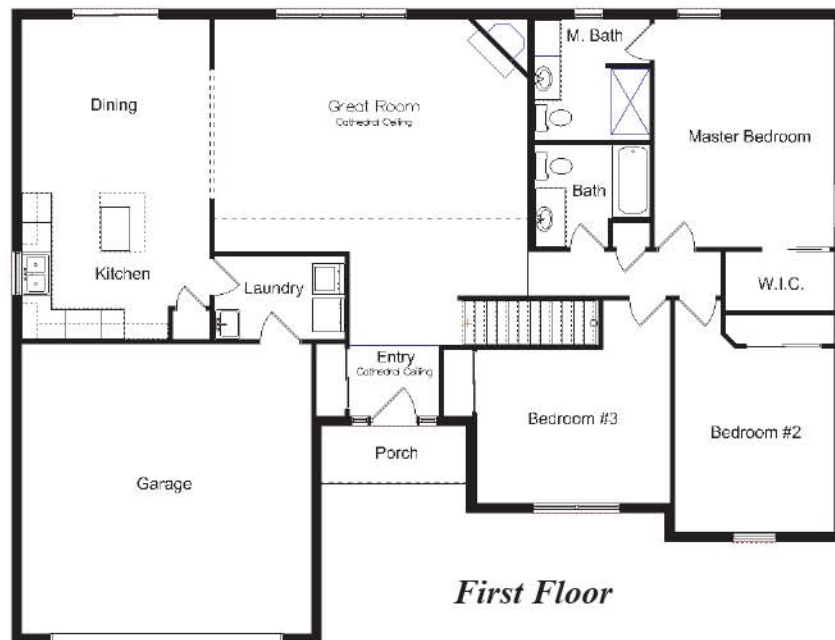

Hampton I

The Hamptons

First Floor

Special Features

- 1700 square feet
- Open Great Room with cathedral ceiling
- Large Kitchen with peninsula
- Gas Fireplace
- First floor Laundry Room
- Storage area in Garage
- Covered Front Porch

Room Sizes

- Kitchen - 10 x 13
- Dining - 12 x 13
- Great Room - 21 x 16
- Master Bedroom - 16 x 12
- Bedroom 2 - 13 x 11
- Bedroom 3 - 13 x 11

(812) 623-1787

schmidt-homes.com