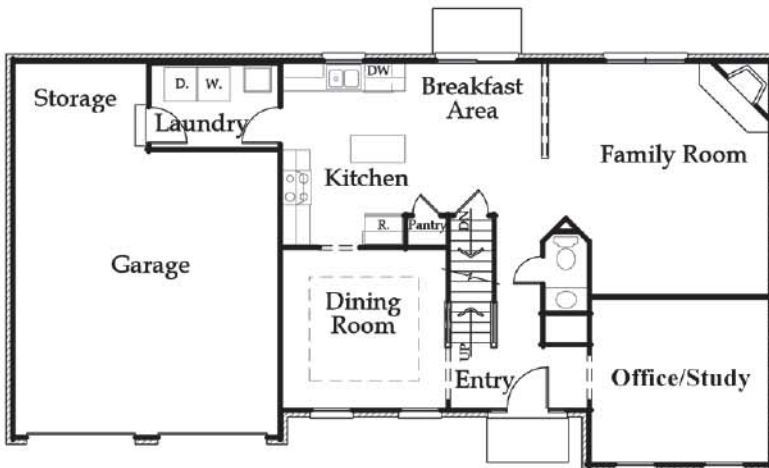

Jamestown I

The Freedom Collection

First Floor

Second Floor

Special Features

- 2156 square feet
- Large Family Room with gas fireplace
- Kitchen with island
- First floor Laundry Room
- Master Bedroom has large walk-in closet
- Storage area in Garage

Room Sizes

- Kitchen - 10 x 13
- Dining - 12 x 12
- Breakfast Area - 10 x 11
- Family Room - 16 x 17
- Office/Study - 13 x 12
- Master Bedroom - 12 x 18
- Bedroom 2 - 13 x 12
- Bedroom 3 - 12 x 15
- Bedroom 4 - 11 x 10