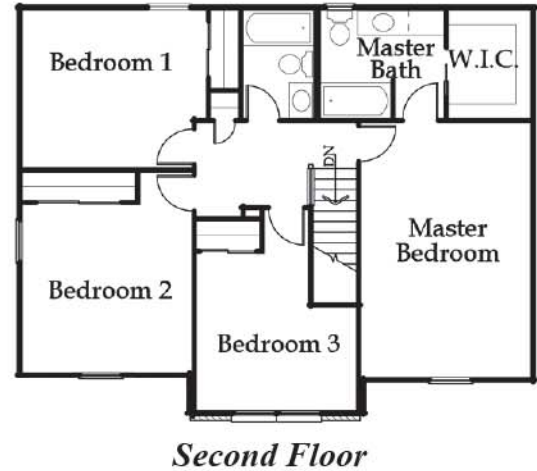

Patriot

The Freedom Collection

Special Features

- 2060 square feet
- Spacious Family Room with gas fireplace
- Kitchen with island
- Covered Front Porch
- First floor Laundry Room
- Master Bedroom has large walk-in closet
- Storage area in Garage

Room Sizes

- Kitchen - 9 x 13
- Dining - 12 x 12
- Breakfast Area - 10 x 11
- Family Room (top) - 16 x 13
- Family Room (bottom) - 13 x 12
- Master Bedroom - 12 x 18
- Bedroom 2 - 13 x 11
- Bedroom 3 - 12 x 12
- Bedroom 4 - 11 x 11