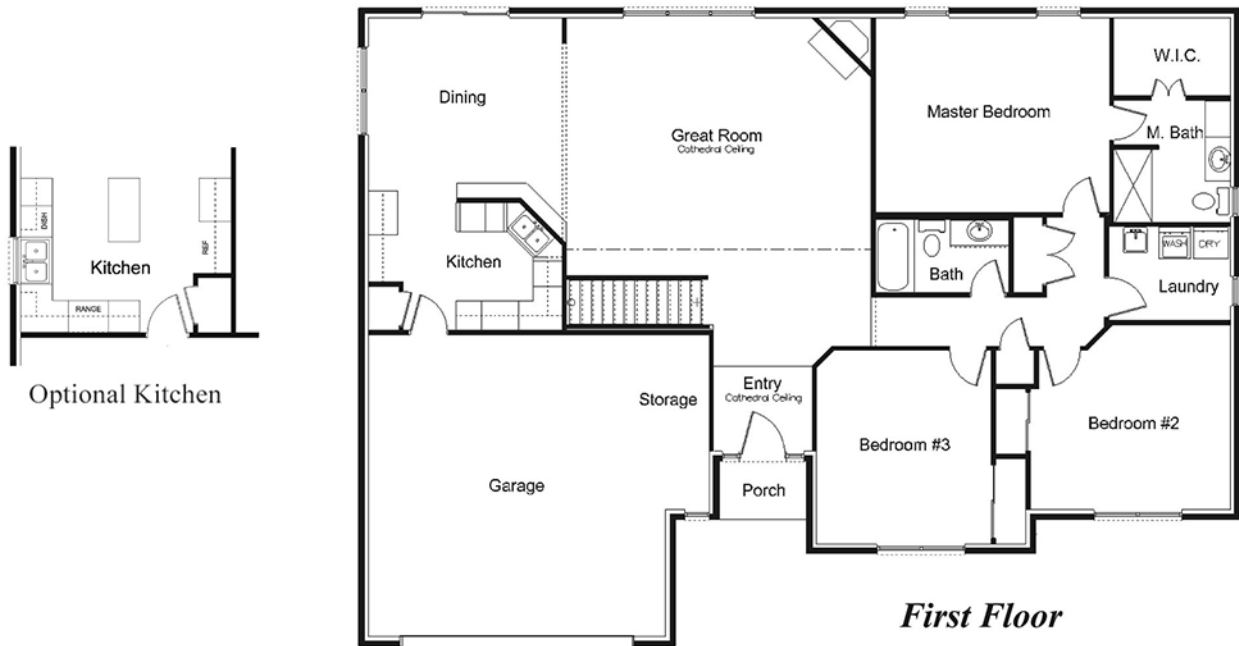

Ridgeport

The Port Series

Special Features

- 1805 square feet
- Open Great Room with cathedral ceiling
- Large Kitchen with peninsula
- Gas fireplace
- First floor Laundry Room
- Storage area in Garage
- Covered Front Porch

Room Sizes

- Kitchen - 13 x 10
- Dining - 13 x 11
- Great Room - 21 x 18
- Master Bedroom - 16 x 13
- Bedroom 2 - 14 x 13
- Bedroom 3 - 13 x 12

(812) 623-1787

schmidt-homes.com