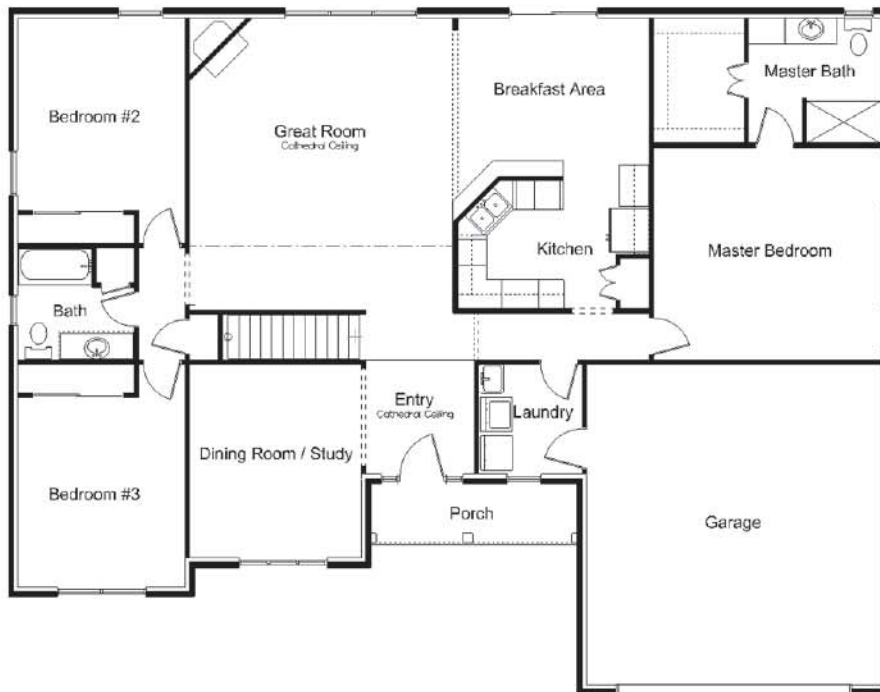

Roosevelt

Presidential Collection

Special Features

- 1930 square feet
- Open Great Room with cathedral ceiling
- Large Kitchen with island
- Gas Fireplace
- First floor Laundry Room
- Covered Front Porch

Room Sizes

- Kitchen - 13 x 10
- Dining - 13 x 12
- Great Room - 20 x 18
- Master Bedroom - 16 x 14
- Bedroom 2 - 13 x 11
- Bedroom 3 - 13 x 11

(812) 623-1787

schmidt-homes.com