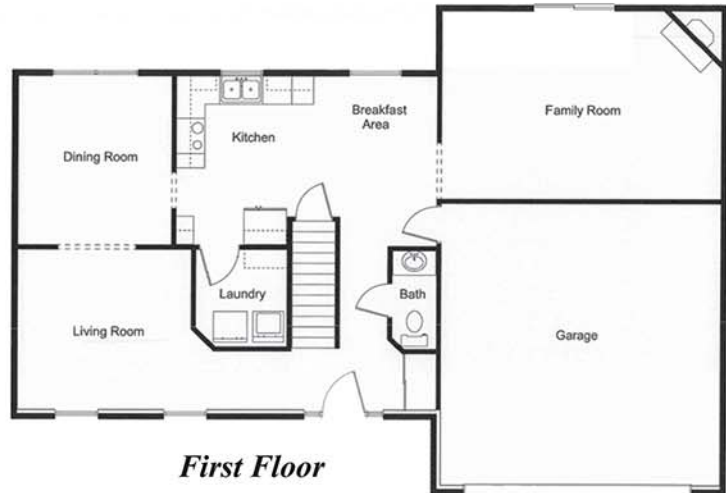

# Sandstone

The Stone Series

*Second Floor*

*First Floor*

### Special Features

- 1945 square feet
- Spacious Family Room with gas fireplace
- First floor Laundry Room
- Covered Front Porch
- Master Bedroom has large walk-in closet

### Room Sizes

- Kitchen - 12 x 10
- Dining - 12 x 11
- Family Room - 20 x 13
- Living Room - 12 x 11
- Master Bedroom - 17 x 13
- Bedroom 2 - 13 x 10
- Bedroom 3 - 12 x 10
- Bedroom 4 - 11 x 9

**(812) 623-1787**