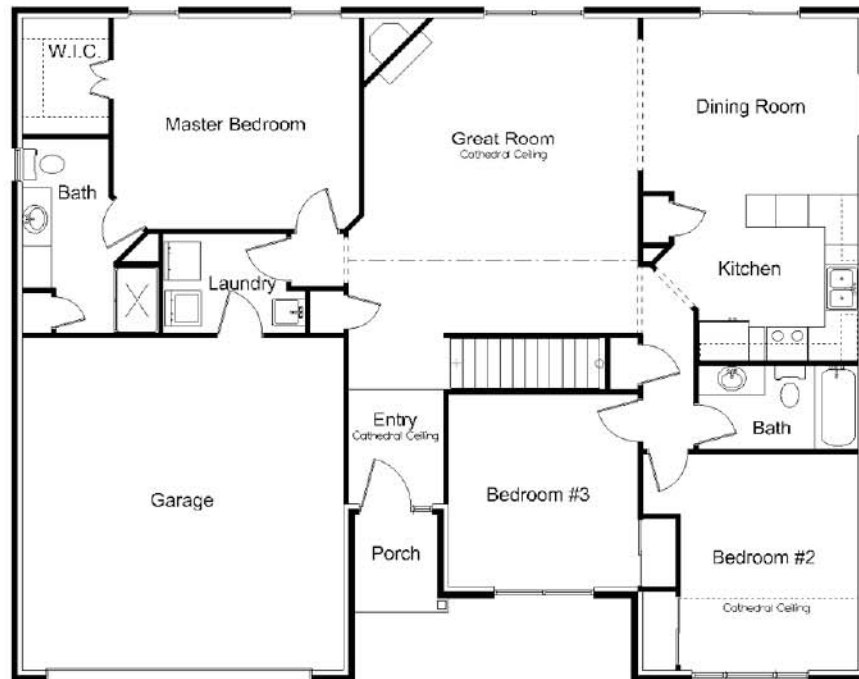

## *Special Features*

- 1573 square feet
- Split Bedrooms
- Open Great Room with cathedral ceiling
- Kitchen with peninsula and pantry
- First floor Laundry Room
- Walk-in Closet in Master Bedroom

## *Room Sizes*

- Kitchen - 11 x 10
- Dining - 13 x 10
- Great Room - 19 x 16
- Master Bedroom - 15 x 13
- Bedroom 2 - 13 x 11
- Bedroom 3 - 12 x 11

**(812) 623-1787**

[schmidt-homes.com](http://schmidt-homes.com)