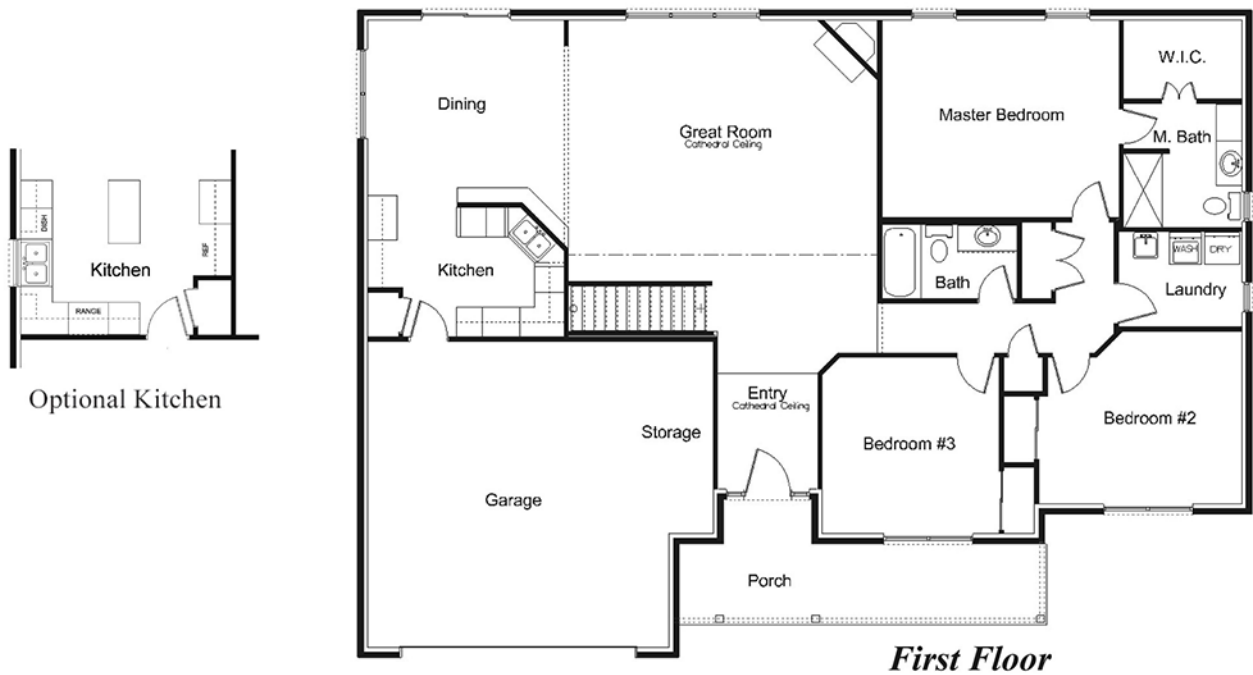

Westport

The Port Series

Special Features

- 1796 square feet
- Open Great Room with cathedral ceiling
- Large Kitchen with peninsula
- Gas fireplace
- First floor Laundry Room
- Storage area in Garage
- Covered Front Porch

Room Sizes

- Kitchen - 13 x 10
- Dining - 13 x 11
- Great Room - 21 x 18
- Master Bedroom - 16 x 13
- Bedroom 2 - 14 x 12
- Bedroom 3 - 12 x 12

(812) 623-1787

schmidt-homes.com